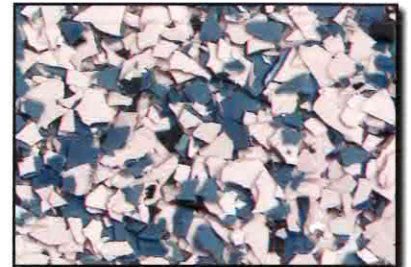

HIGH PERFORMANCE FLOORING

Desco™ Granite Series Color Chart

DESCO

GS 201

GS 202

GS 203

GS 204

GS 205

GS 214

GS 215

- The color selector guide provides a basic representation of colors. Due to the printing process, there will be differences in color, texture and sheen with actual material.
- Color flake chips available in a variety of colors. Flake chip color chart available upon request. Color flake chips are 1" (additional sizes available upon request). There will be slight variation in flake chip average size and shape due to the manufacturing process.