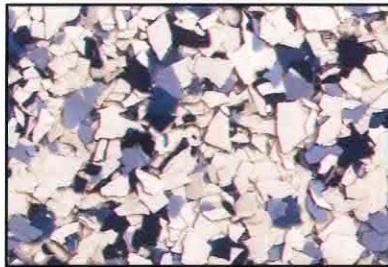

HIGH PERFORMANCE FLOORING

Desco™ Granite Series Color Chart

DESCO

GS 208

- The color selector guide provides a basic representation of colors. Due to the printing process, there will be differences in color, texture and sheen with actual material.
- Color flake chips available in a variety of colors. Flake chip color chart available upon request. Color flake chips are 1" (additional sizes available upon request). There will be slight variation in flake chip average size and shape due to the manufacturing process.