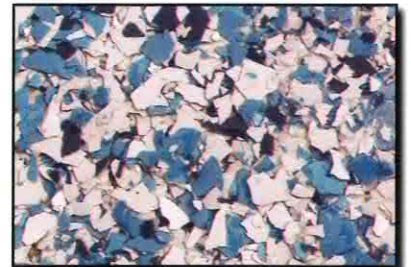

HIGH PERFORMANCE FLOORING

Desco™ Granite Series Color Chart

DESCO

GS 209

- The color selector guide provides a basic representation of colors. Due to the printing process, there will be differences in color, texture and sheen with actual material.
- Color flake chips available in a variety of colors. Flake chip color chart available upon request. Color flake chips are 1" (additional sizes available upon request). There will be slight variation in flake chip average size and shape due to the manufacturing process.