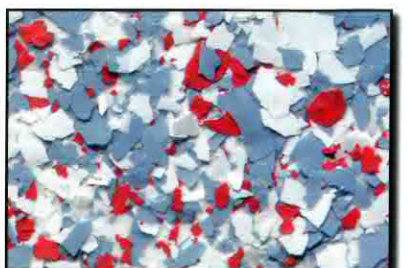

GS 107

GS 108

GS 109

GS 110

GS 111

GS 112

GS 113

GS 114

GS 115

- The color selector guide provides a basic representation of colors. Due to the printing process, there will be differences in color, texture and sheen with actual material.
- Color flake chips available in a variety of colors. Flake chip color chart available upon request. Color flake chips are 1" (additional sizes available upon request). There will be slight variation in flake chip average size and shape due to the manufacturing process.