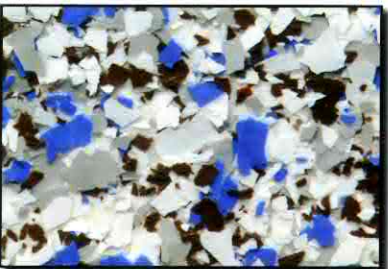

HIGH PERFORMANCE FLOORING

Desco™ Granite Series Color Chart

DESCO

GS 110

- The color selector guide provides a basic representation of colors. Due to the printing process, there will be differences in color, texture and sheen with actual material.
- Color flake chips available in a variety of colors. Flake chip color chart available upon request. Color flake chips are 1" (additional sizes available upon request). There will be slight variation in flake chip average size and shape due to the manufacturing process.