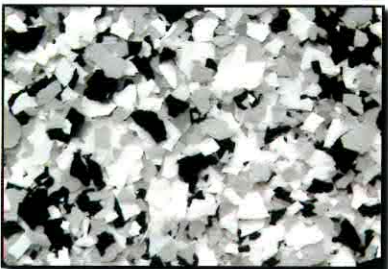

# Desco™ Granite Series Color Chart

DESCO

GS 101

GS 102

GS 103

GS 104

GS 105

GS 106

GS 115

- The color selector guide provides a basic representation of colors. Due to the printing process, there will be differences in color, texture and sheen with actual material.
- Color flake chips available in a variety of colors. Flake chip color chart available upon request. Color flake chips are 1" (additional sizes available upon request). There will be slight variation in flake chip average size and shape due to the manufacturing process.