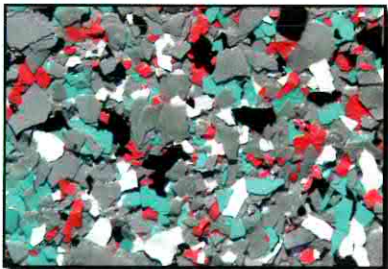

# Desco™ Granite Series Color Chart

DESCO

GS 101

GS 102

GS 103

GS 104

GS 105

GS 106

GS 115

- The color selector guide provides a basic representation of colors. Due to the printing process, there will be differences in color, texture and sheen with actual material.
- Color flake chips available in a variety of colors. Flake chip color chart available upon request. Color flake chips are 1" (additional sizes available upon request). There will be slight variation in flake chip average size and shape due to the manufacturing process.