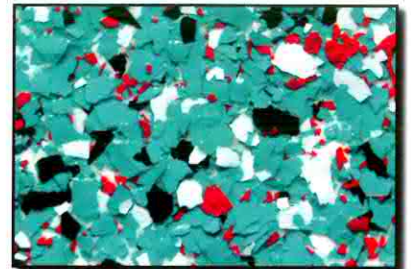

# Desco™ Granite Series Color Chart

DESCO

GS 101

GS 102

GS 103

GS 104

GS 105

GS 106

GS 115

- The color selector guide provides a basic representation of colors. Due to the printing process, there will be differences in color, texture and sheen with actual material.
- Color flake chips available in a variety of colors. Flake chip color chart available upon request. Color flake chips are 1" (additional sizes available upon request). There will be slight variation in flake chip average size and shape due to the manufacturing process.